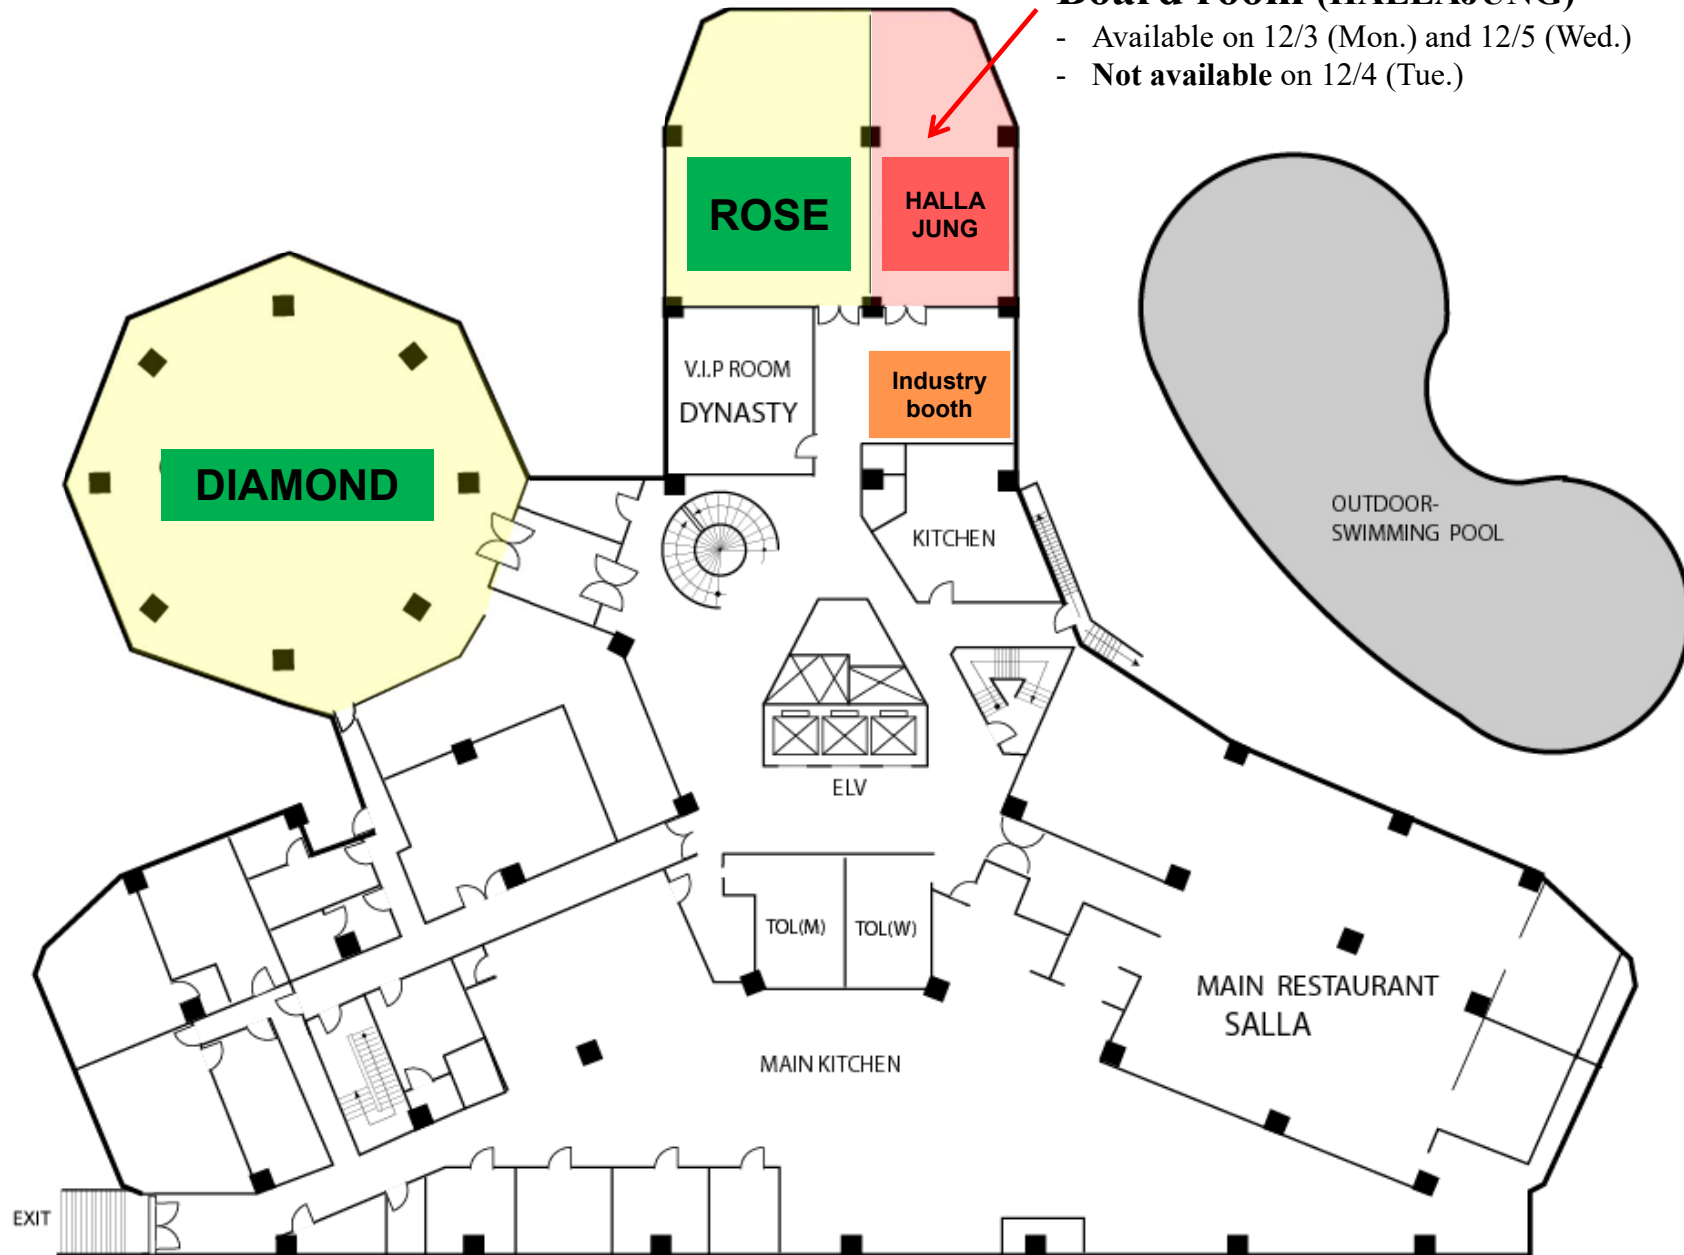

First floor (1F)

Basement level-1 (B1F)

Board room (HALLAJUNG)

- Available on 12/3 (Mon.) and 12/5 (Wed.)
- Not available on 12/4 (Tue.)

Basement level-2 (B2F)